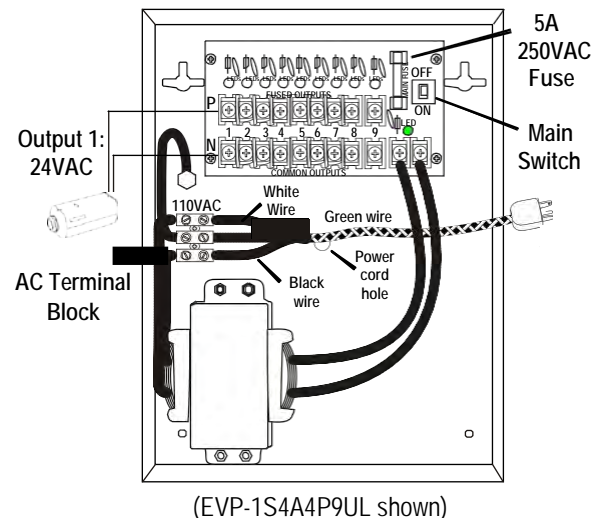

Connections:

**PTC = Positive Temperature Coefficient

SECO-LARM® U.S.A., Inc.

16842 Millikan Avenue, Irvine, CA 92606

Phone: (949) 261-2999 | (800) 662-0800 Fax: (949) 261-7326

Website: www.seco-larm.com Email: sales@seco-larm.com

Copyright 2014 © SECO-LARM U.S.A., Inc. All rights reserved.

All trademarks are the property of SECO-LARM U.S.A., Inc. or their respective owners. The SECO-LARM policy is one of continual development. For that reason, SECO-LARM reserves the right to change prices and specifications without notice. SECO-LARM is not responsible for misprints.

SECO-LARM® ENFORCER® CRIMEBUSTER® CBA SLI®

Pi_EVP-1SAxPxUL.docx