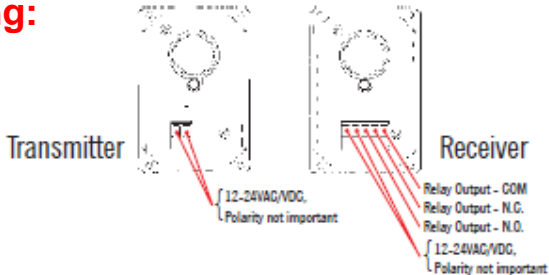

Single Photobeam Detector

E-961-S90W

The E-961-S90W is the easy-to-install way to protect large indoor and outdoor openings as well as allow easy exit from areas protected by access control equipment. When used as part of an alarm system, it can detect vehicles along a driveway or entering a factory or similar site. For areas of controlled access, such as a gated community or parking lot, the E-961-S90W allows a person or vehicle to open a gate without the use of codes or unlocking devices.

Features:

- 90 feet (30 meters) sensing distance for protecting large openings or wide roadways.
- Weather-proof to IP-66 standards for indoor and outdoor use.
- Mounts flat or at a 90-degree angle to the wall with no need for extra brackets.
- Adjustable lens angle.
- Transmitter power can be adjusted to match local environment.
- 1A relay output (N.O./N.C./COM).
- AC/DC 10-24V operation, non-polarity connection.
- Internal terminal block for easy wiring.
- Mounting screws included.

Specifications:

Technology:	Through-beam photoelectric sensor
Response time	100ms
Emitting element	Infrared LED
Operation indicator	Red LED on for standby (TX) / Green LED show power (RX)
Current consumption	33.5mA (TX), 27.5mA (beam aligned) / 13mA (beam broken) (RX)
Tx power adjust	Low vs. High
Sensing angle adjust	Horizontal +/-5°, vertical +/-5°
Operating temperature	-13°-140°F (-25°-60°C)
Dimensions	3 1/2" x 2 3/8" x 1 1/2" (87 x 60 x 39mm)

Applications:

Small Size: 3 1/2" x 2 3/8" x 1 1/2"

Applications:

Wiring:

SECO-LARM® U.S.A., Inc.

16842 Millikan Avenue, Irvine, CA 92606
 Phone: (949) 261-2999 | (800) 662-0800 Fax: (949) 261-7326
 Website: www.seco-larm.com Email: sales@seco-larm.com