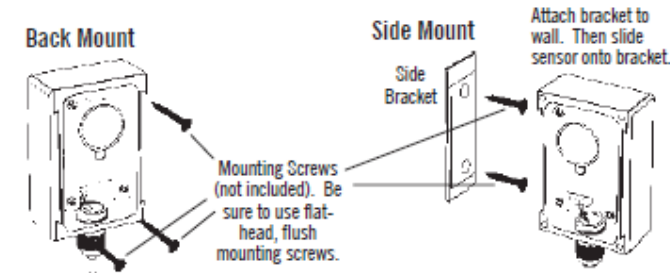

E-961-S90W

The E-961-S90W is the easy-to-install way to protect large indoor and outdoor openings as well as allow easy exit from areas protected by access control equipment. When used as part of an alarm system, it can detect vehicles along a driveway or entering a factory or similar site. For areas of controlled access, such as a gated community or parking lot, the E-961-S90W allows a person or vehicle to open a gate without the use of codes or unlocking devices.

Features:

- 90 feet (30 meters) sensing distance for protecting large openings or wide roadways.
- Weather-proof to IP-66 standards for indoor and outdoor use.
- Mounts flat or at a 90-degree angle to the wall with no need for extra brackets.
- Adjustable lens angle.
- Transmitter power can be adjusted to match local environment.
- 1A relay output (N.O./N.C./COM).
- AC/DC 10-24V operation, non-polarity connection.
- Internal terminal block for easy wiring.
- Mounting screws included.

Specifications:

Technology:	Through-beam photoelectric sensor
Response time	100ms
Emitting element	Infrared LED
Operation indicator	Red LED on for standby (TX) / Green LED show power (RX)
Current consumption	33.5mA (TX), 27.5mA (beam aligned) / 13mA (beam broken) (RX)
Tx power adjust	Low vs. High
Sensing angle adjust	Horizontal +/-5°, vertical +/-5°
Operating temperature	-13°-140°F (-25°-60°C)
Dimensions	3 1/2" x 2 3/8" x 1 1/2" (87 x 60 x 39mm)

Applications:

Small Size: 3 1/2" x 2 3/8" x 1 1/2"