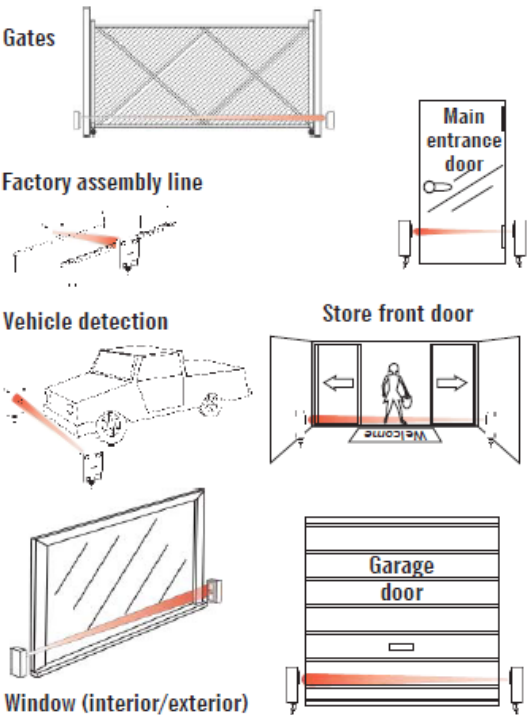

Single Photobeam Detector

E-961-S90W

The E-961-S90W is the easy-to-install way to protect large indoor and outdoor openings as well as allow easy exit from areas protected by access control equipment. When used as part of an alarm system, it can detect vehicles along a driveway or entering a factory or similar site. For areas of controlled access, such as a gated community or parking lot, the E-961-S90W allows a person or vehicle to open a gate without the use of codes or unlocking devices.

Features:

- 90 feet (30 meters) sensing distance for protecting large openings or wide roadways.
- Weather-proof to IP-66 standards for indoor and outdoor use.
- Mounts flat or at a 90-degree angle to the wall with no need for extra brackets.
- Adjustable lens angle.
- Transmitter power can be adjusted to match local environment.
- 1A relay output (N.O./N.C./COM).
- AC/DC 10-24V operation, non-polarity connection.
- Internal terminal block for easy wiring.
- Mounting screws included.

Specifications:

Technology:	Through-beam photoelectric sensor
Response time	100ms
Emitting element	Infrared LED
Operation indicator	Red LED on for standby (TX) / Green LED show power (RX)
Current consumption	33.5mA (TX), 27.5mA (beam aligned) / 13mA (beam broken) (RX)
Tx power adjust	Low vs. High
Sensing angle adjust	Horizontal +/-5°, vertical +/-5°
Operating temperature	-13°-140°F (-25°-60°C)
Dimensions	3 1/2" x 2 3/8" x 1 1/2" (87 x 60 x 39mm)

Applications:

Small Size: 3 1/2" x 2 3/8" x 1 1/2"

Applications:

Wiring:

SECO-LARM® U.S.A., Inc.

16842 Millikan Avenue, Irvine, CA 92606
 Phone: (949) 261-2999 | (800) 662-0800 Fax: (949) 261-7326
 Website: www.seco-larm.com Email: sales@seco-larm.com