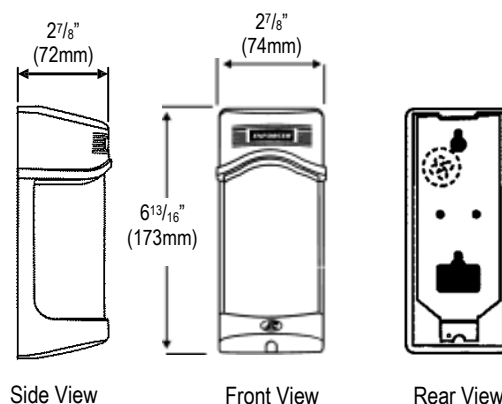

Dimensions:

*Special order. Contact SECO-LARM for details.

SECO-LARM® U.S.A., Inc.

16842 Millikan Avenue, Irvine, CA, 92606

Phone: (949) 261-2999 | (800) 662-0800 Fax: (949) 261-7326

Website: www.seco-larm.com Email: sales@seco-larm.com

Copyright 2016 © SECO-LARM U.S.A., Inc. All rights reserved.
All trademarks are the property of SECO-LARM U.S.A., Inc. or their respective owners.
The SECO-LARM policy is one of continual development. For that reason, SECO-LARM reserves the right to change prices and specifications without notice. SECO-LARM is not responsible for misprints.
SECO-LARM ENFORCER® CRIMEBUSTER® CBA SLI®