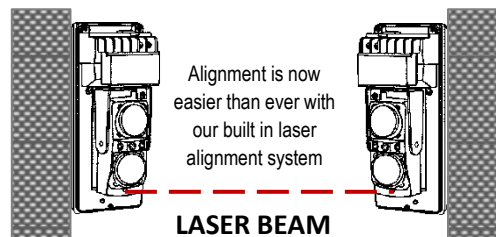

Twin Photobeam Detectors

- E-960-D90GQ** Outdoor Range: Up to 90ft (30m)
- E-960-D190GQ** Outdoor Range: Up to 190ft (60m)*
- E-960-D290GQ** Outdoor Range: Up to 290ft (90m)*
- E-964-D390GQ** Outdoor Range: Up to 390ft (120m)*

Features:

- Twin beams minimize false alarms from falling leaves, birds, etc.
- Lensed optics reinforces beam strength and provides excellent immunity to false alarms due to rain, snow, mist etc.
- Weatherproof, sunlight-filtering case
- Non-polarized power inputs
- Anti-frost system
- Automatic input power filtering with special noise rejection circuitry
- NC/NO Trigger output
- NC Tamper circuit included
- "U" Brackets included for pole mounting
- Quick, easy installation with built-in laser beam alignment system
- Monitored Output:
 - N.C.
 - 10kΩ Resistor

Laser Beam Alignment:

Specifications:

Model	E-960-D90GQ	E-960-D190GQ	E-960-D290GQ	E-964-D390GQ
Max. Range (outdoor)	90' (30m)	190' (60m)	290' (90m)	390' (120m)
Max. Range (indoor)	190' (60m)	390' (120m)	590' (180m)	790' (240m)
Current (Max)	150mA			
Power	12-30V DC/AC 60Hz, 200mA (non-polarized)			
Interrupt speed	10ms			
Trigger output	SPDT NO/NC/COM relay, 1A@30 VDC/VAC			
Tamper output	N.C. switch, 1A@30 VDC/VAC			
LEDS	Red	ON indicates transmitter and receiver not aligned or beam is broken		
	Yellow	On indicates weak receiver signal or beam is broken		
	Green	ON indicates unit connected to power		
Laser wavelength	650nm			
Laser output power	<5mW			
Alignment angle	Horizontal: +90°, vertical: +5°			
Operating temperature	-13°~131°F (-25°~55°C)			
Weight	2.5-lb (1.1kg)			