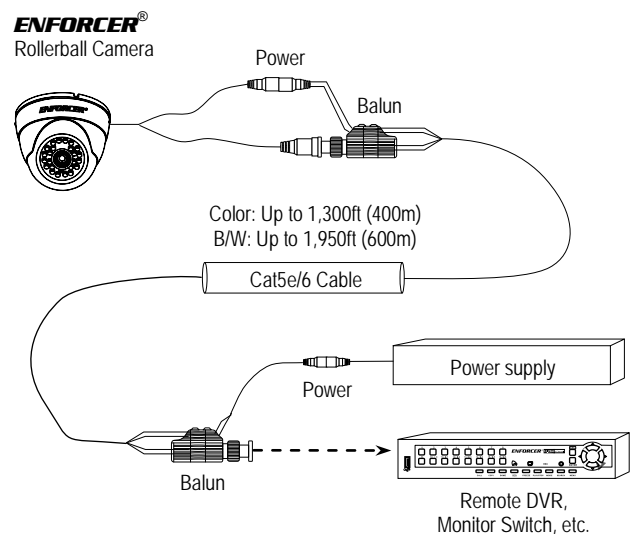

Sample Application – Connecting Power:

SECO-LARM®

16842 Millikan Ave, Irvine, CA 92606
Tel: 949-261-2999 / 800-662-0800 • Fax: 949-261-7326
sales@seco-larm.com • www.seco-larm.com