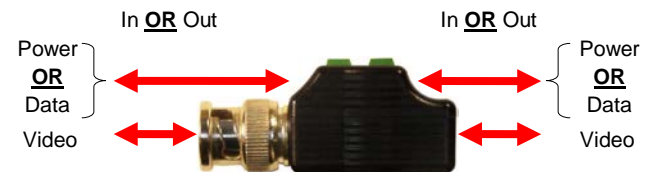

Power OR Data Pass-Through Terminals: