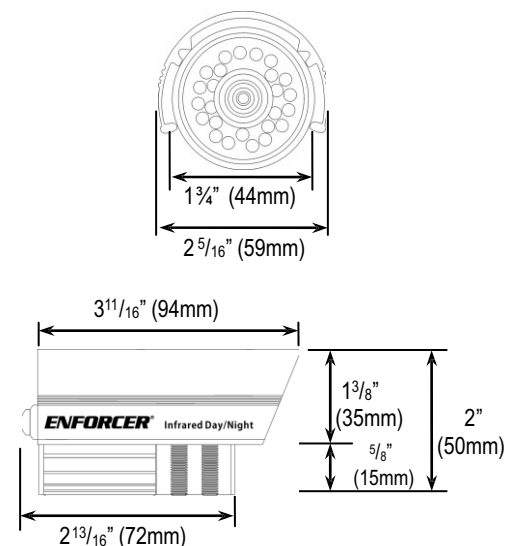

Dimensions:

*PAL versions also available. Please contact SECO-LARM.

SECO-LARM® U.S.A., Inc.

16842 Millikan Avenue, Irvine, CA 92606

Phone: (949) 261-2999 | (800) 662-0800 Fax: (949) 261-7326

Website: www.seco-larm.com Email: sales@seco-larm.com

Copyright 2015 © SECO-LARM U.S.A., Inc. All rights reserved.
All trademarks are the property of SECO-LARM U.S.A., Inc. or their respective owners.
The SECO-LARM policy is one of continual development. For that reason, SECO-LARM reserves the right to change prices and specifications without notice. SECO-LARM is not responsible for misprints.

SECO-LARM® ENFORCER® CRIMEBUSTER® CBA SLI®

pi-EV-1xx6-NxSQ.docx