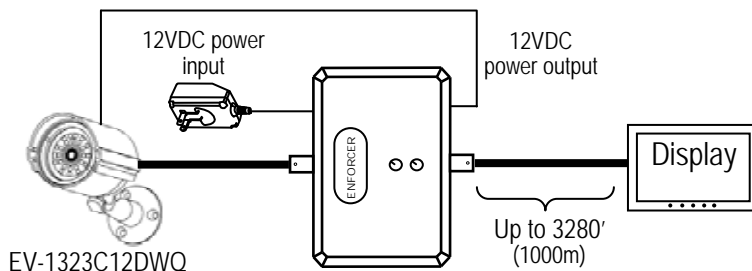

Video Amplifiers

VA-2101B-WQ 1 Video Input, 1 Video Output

VA-2404B-WQ 4 Video Inputs, 4 Video Outputs

The ENFORCER VA-2101B-WQ and VA-2404B-WQ Video Amplifiers are the ideal way to boost the strength of video signals. Using the included 12VDC power adapter, video signals are amplified for transmission distances of up to 3280' (1000m). Brightness and sharpness adjustments can be made independently for each channel to provide fine-tuning of video signals.

Features:

- Compatible with both color and B/W signals.
- Transmission distance up to 3,280' (1,000m).
- Connect to a video camera, multiplexer, DVR and so on.
- Gold-plated BNC connectors
- Sharpness and brightness adjustments for each channel.
- 12VDC power adapter included.
- Pass-through circuit: Power output can power nearby devices.

Specifications:

	VA-2101B-WQ	VA-2404B-WQ
Maximum range	3280' (1000m)	
Video input level	0.8-1.2Vpp, 75ohms	
Video output level	1Vpp, 75ohms	
Video bandwidth	10hz-10MHz	
Power supply	12VDC	
Current consumption	100mA	220mA
Dimensions	5" x 4 1/8" x 1 3/8" (127 x 104 x 35 mm)	
Weight	4.1 oz (116g)	6.3 oz. (116g)

Power Pass-Through Circuit:

The power-pass through circuit allows other 12VDC devices with low current draw to be powered from the video amplifier.

VA-2101B-WQ