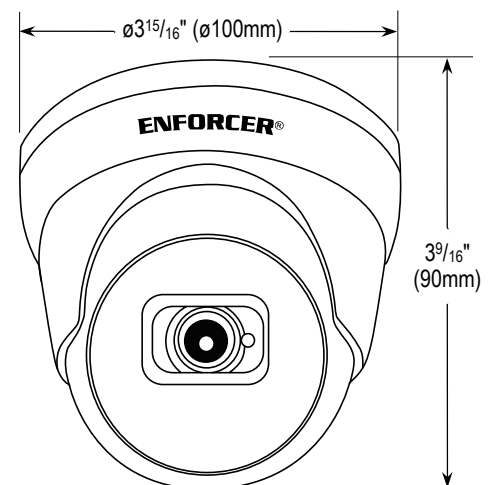

Dimensions

SECO-LARM® U.S.A., Inc.

16842 Millikan Avenue, Irvine, CA 92606

Phone: (949) 261-2999 | (800) 662-0800 Fax: (949) 261-7326

Website: www.seco-larm.com Email: sales@seco-larm.com

Copyright © 2021 SECO-LARM U.S.A., Inc. All rights reserved.
All trademarks are the property of SECO-LARM U.S.A., Inc. or their respective owners.
The SECO-LARM policy is one of continual development. For that reason, SECO-LARM reserves the right to change prices and specifications without notice. SECO-LARM is not responsible for misprints.

SECO-LARM® ENFORCER® CRIMEBUSTER® CBA® SLI®

PI_EV-N2506-2W4Q_210114.docx