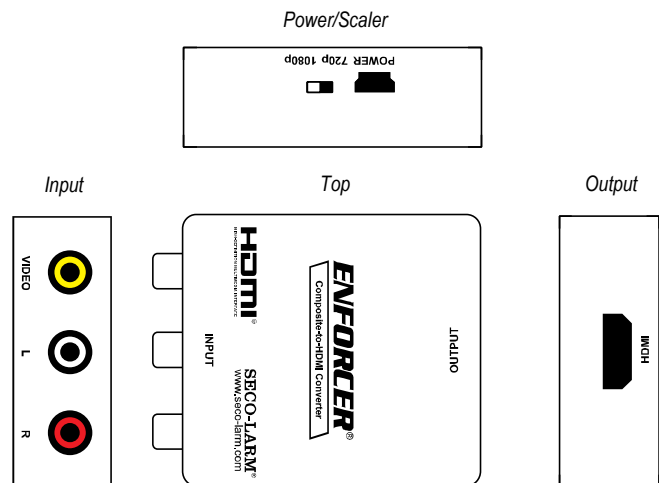

Overview

HDMI, the HDMI Logo and High-Definition Multimedia Interface are trademarks or registered trademarks of HDMI Licensing LLC in the United States and other countries.

SECO-LARM® U.S.A., Inc.

16842 Millikan Avenue, Irvine, CA 92606

Phone: (949) 261-2999 | (800) 662-0800 Fax: (949) 261-7326

Website: www.seco-larm.com Email: sales@seco-larm.com

Copyright © 2022 SECO-LARM U.S.A., Inc. All rights reserved.

All trademarks are the property of SECO-LARM U.S.A., Inc. or their respective owners. The SECO-LARM policy is one of continual development. For that reason, SECO-LARM reserves the right to change prices and specifications without notice. SECO-LARM is not responsible for misprints.

SECO-LARM® ENFORCER® CRIMEBUSTER® CBA® SLI®

PI_MVA-TH01Q_211129.docx