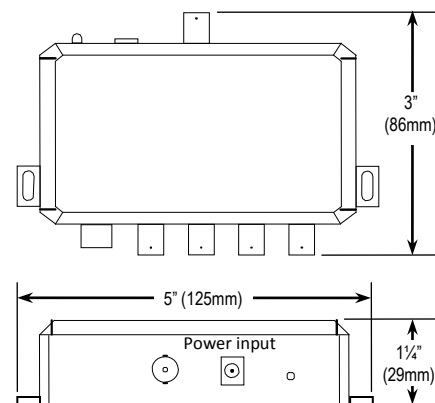

#### Specifications:

Number of inputs	1
Number of outputs	4
Video output format	NTSC or PAL
Video input level	0.8~1.2Vp-p, 75ohms
Video output level	1Vp-p, 75ohms
Image gain	10dB
Video bandwidth	10hz-10MHz
Operating voltage	12VDC / 24VAC
Power supply	12VDC@500mA (Power adapter included)
Current draw	100mA
Dimensions	5"x3"x1 1/4" (125x76x31mm)
Weight	4.1-oz (115g)

#### Dimensions: