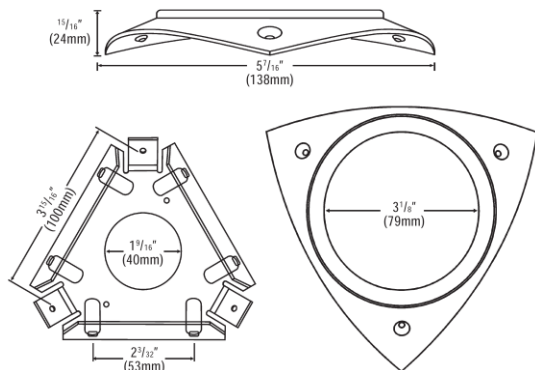

#### Features:

- ▶ Securely mounts dome cameras to the corners of walls.
- ▶ 2-piece design for easy mounting.
- ▶ Rugged, heavy-duty construction.
- ▶ For use with most dome cameras with a 3" diameter.
- ▶ Mounting hardware included.

#### Use with these SECO-LARM Dome Cameras:

**EV-1223C12Q** — 4.3mm Lens Color Dome Camera

**EV-122C-2Q** — 2.9mm Lens Color Dome Camera

**EV-122B-4Q** — 4.3mm Lens B/W Dome Camera

**VB-CN1Q**  
(Camera not included)

*For use with most dome cameras with 3" diameter*

**EV-1223C12Q**  
(shown)

- ▶ SECO-LARM Dome Cameras offer multi-axis gimbals.

#### Dimensions: