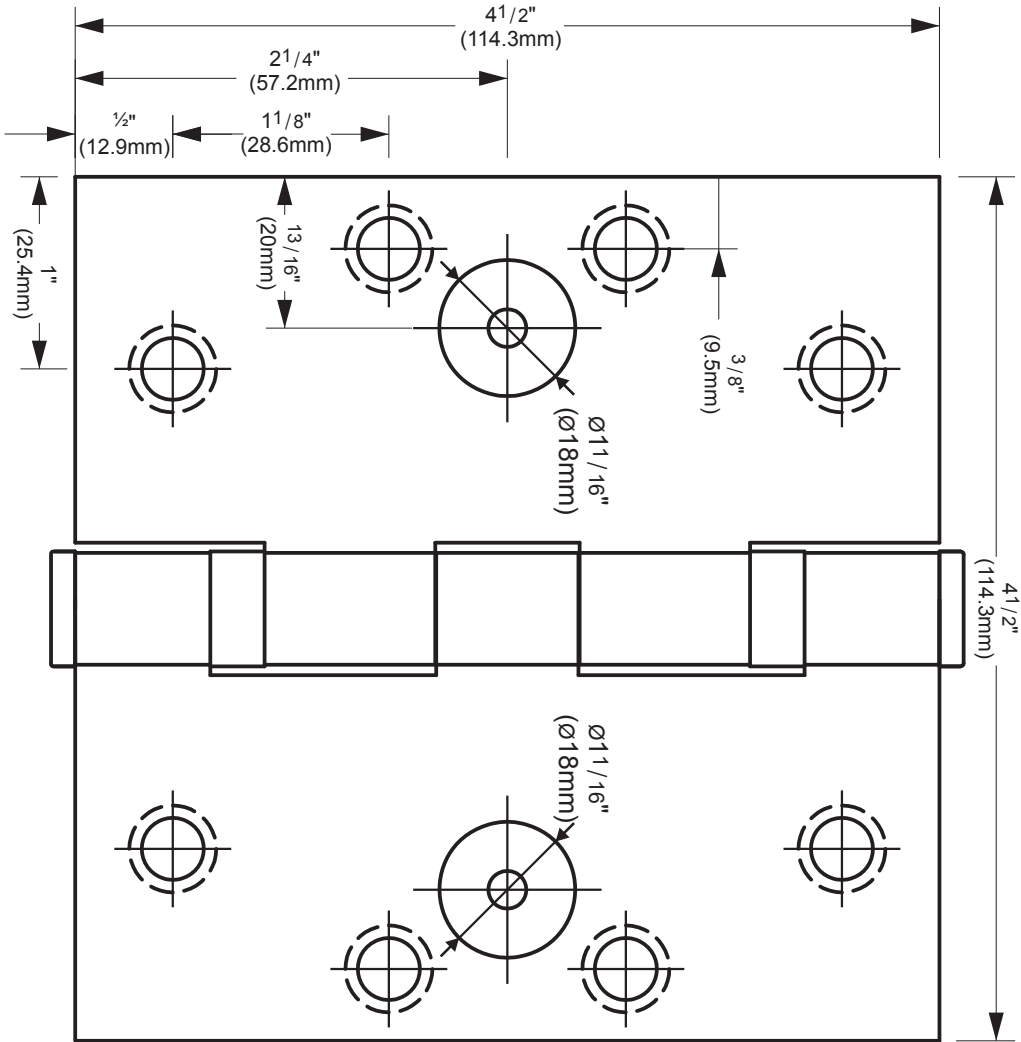

## Electric Transfer Hinge

SD-H412

**SECO-LARM®**  
www.seco-larm.com

Do not photocopy this template as photocopiers alter dimensions.